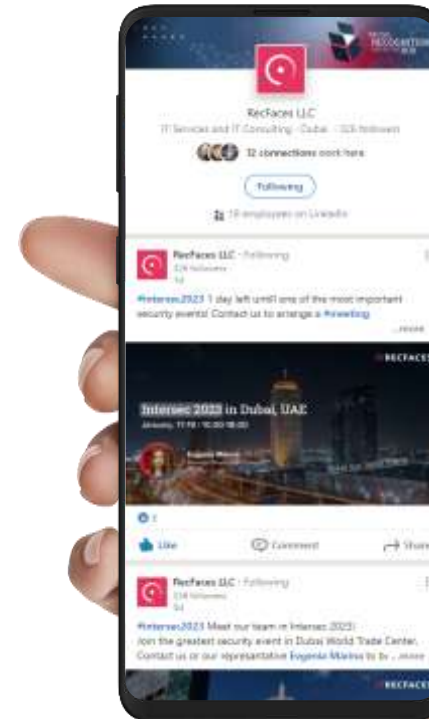

Contact details

We are always in touch!

www.recfaces.com
sales@recfaces.com

OR WRITE TO US

Follow us!